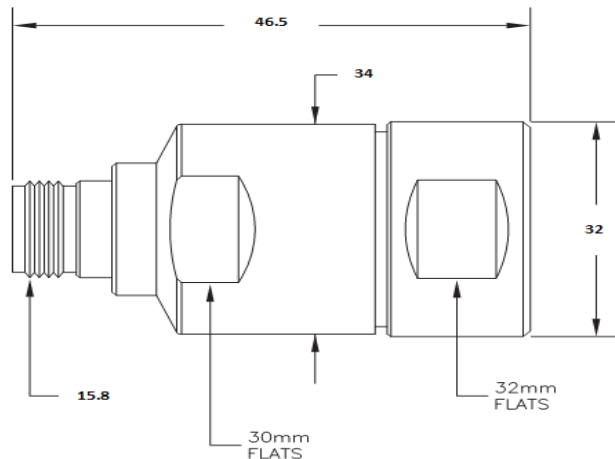

## N FEMALE CONNECTOR 7/8" FEEDER CABLE

**Part no-ST02NF78F206**