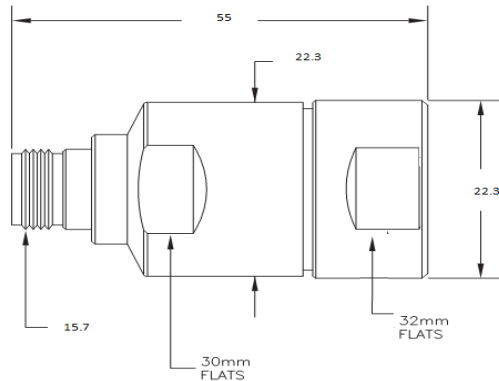

Synergy Telecom P Ltd.

N FEMALE ½" FEEDER CABLE

Part No-ST02NF12F208

Electrical:

Characteristic Impedance	50 ohm
Frequency Range	DC-7.5 GHz
VSWR	≤1.15@DC-4 GHz
Dielectric Withstanding Voltage	≥1000V RMS,50Hz,at sea level
Dielectric Resistance	≥5000MΩ
Contact Resistance	Center Contact ≤1mΩ Outer Contact ≤0.25mΩ

Mechanical:

Durability	Mating Cycles ≥500
------------	--------------------

Material and Plating:

	Material	Plating
Body	Brass	CuSnZn
Insulator	PTFE(Teflon)	-
Center conductor	Phosphor Copper	Au
Gasket	Silicon Rubber	
Coupling Nut	Brass	Ni
Clamp Ring	Brass	Ag
Cable Clamp	Brass	Ni