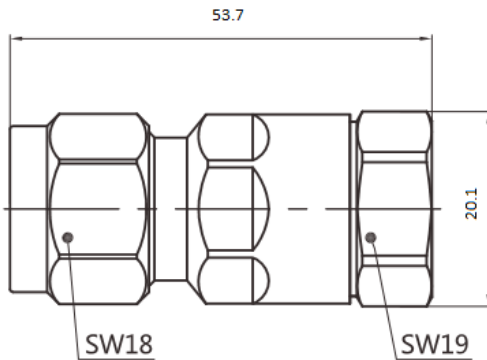

Synergy Telecom P Ltd.

N MALE ½" FEEDER CABLE

Part No-ST02NM12F208

Electrical:

Characteristic Impedance	50 ohm
Frequency Range	DC-7.5 GHz
VSWR	≤1.15@DC-4 GHz
Dielectric Withstanding Voltage	≥1000V RMS,50Hz,at sea level
Dielectric Resistance	≥5000MΩ
Contact Resistance	Center Contact ≤1mΩ Outer Contact ≤0.25mΩ