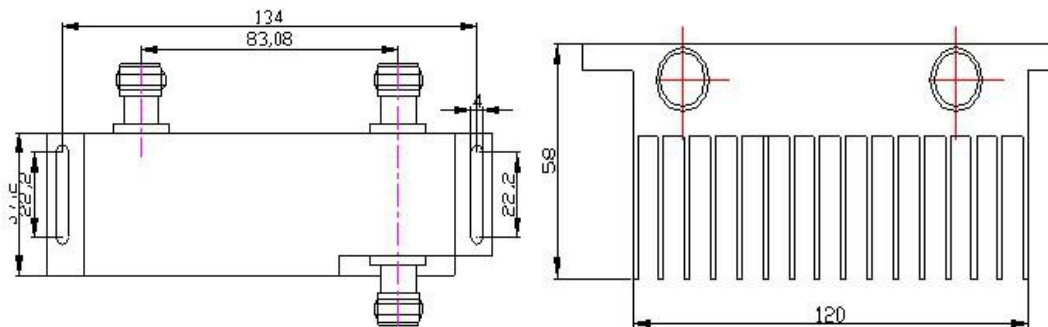

SYNERGY TELECOM PVT. LTD

800-2500MHz 2 in 1 out 3dB Hybrid Coupler

Model	HC-0825--0201--NF
Frequency(MHz)	800-2500MHz
Insertion Loss(dB)	$\cong 0.6$
Isolation(dB)	$\cong 23$
VSWR	$\cong 1.25:1$
Power Capacity(W)	100
Impedance(ohm)	50
Connector	N-female
Operating Temperature(deg)	-35~+70
Material	Aluminum
Color	Black-plated
Relative Humidity	5%-95%
Application	Indoor