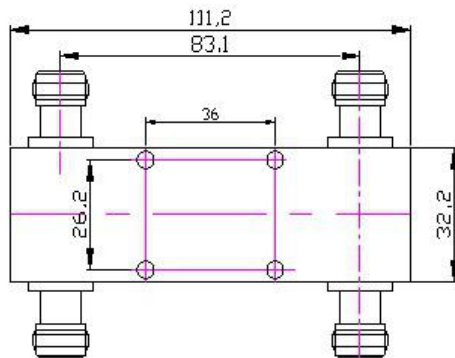

SYNERGY TELECOM PVT. LTD

800-2500MHz 2 in 2 out 3dB Hybrid Coupler

Model	HC-0825-0202--NF
Frequency(MHz)	800-2500MHz
Insertion Loss(dB)	$\cong 0.6$
Isolation(dB)	$\cong 23$
VSWR	$\cong 1.25:1$
Power Capacity(W)	100
Impedance(ohm)	50
Connector	N-female
Operating Temperature(deg)	-35~+70
Material	Aluminum
Color	Black-plated
Relative Humidity	5%-95%
Application	Indoor