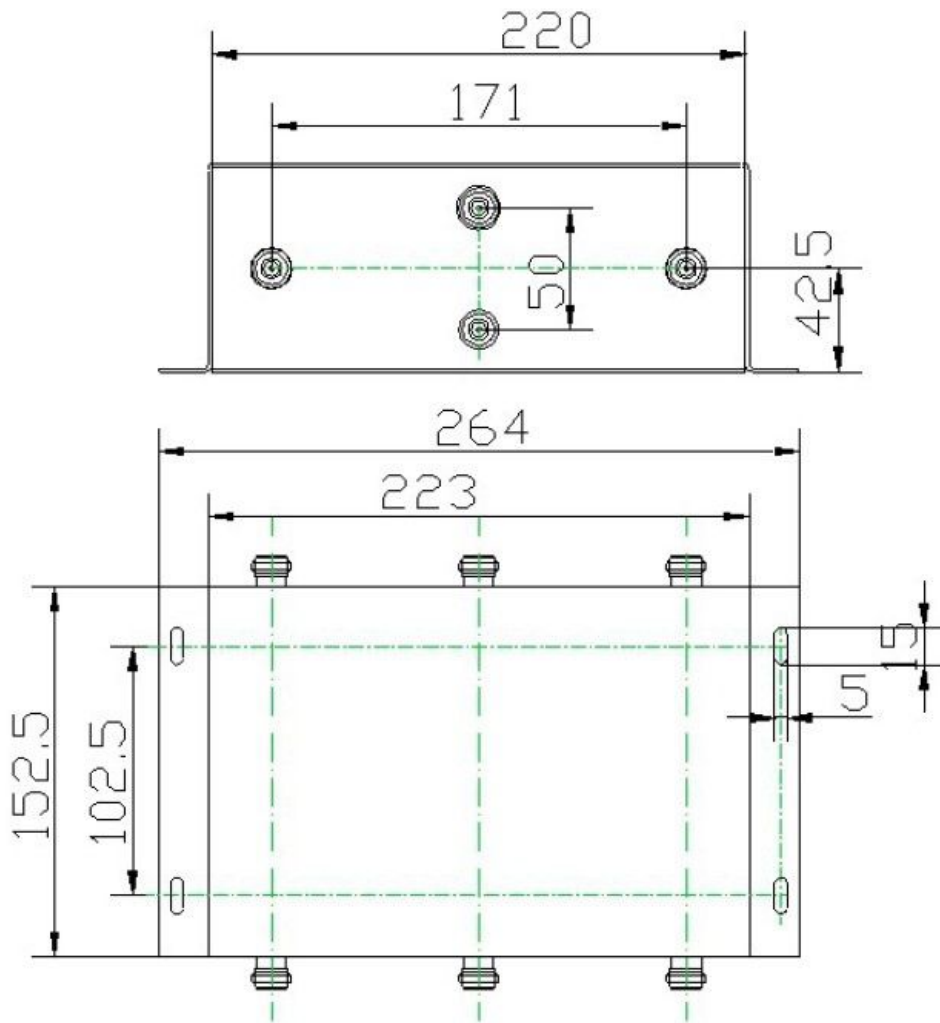

**Micro-Stirp 4X4 Port Hybrid Coupler
(800-2500MHz)N-F**

Model	- MSHC-825-NF
Frequency(MHz)	800--2500MHz
Insertion Loss(dB)	≦ 7.0
Isolation(dB)	≧ 19
VSWR	≦ 1.3:1
Power Capacity(W)	200
Impedance(ohm)	50
RF Connector	N-female
Operating Temperature(deg)	-35~+70
Color	Black-plated
IP Grade	IP65
Relative Humidity	5%-95%
Weight(kg)	1.145