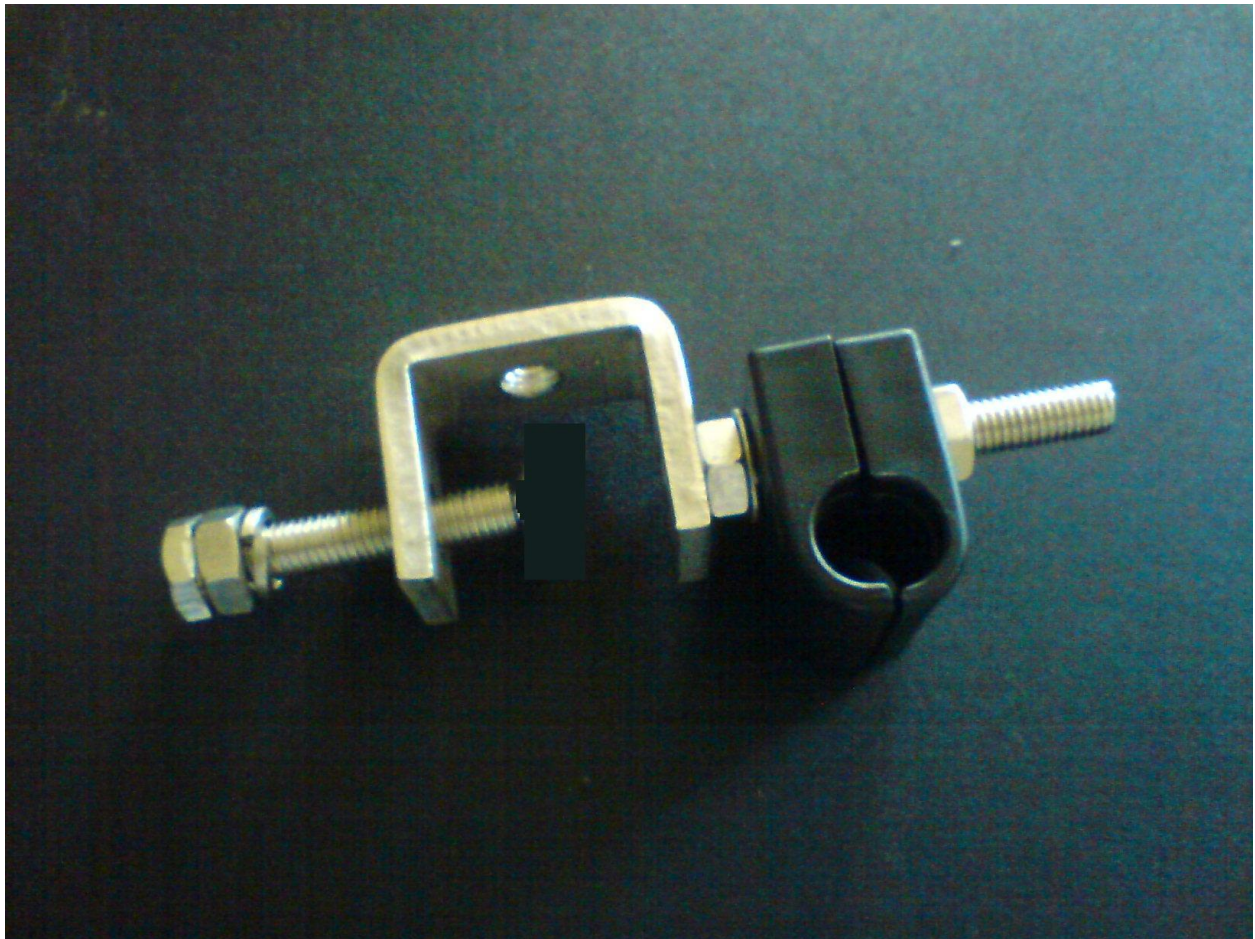

Synergy Telecom P Ltd.

1 WAY FEEDER CLAMP SS FOR 1/2"

13-15 RPS flats, E-block, Vikaspuri, N Delhi-110018, India
Phone-91 11 28533349, Mobile-91 98101 38894, Fax -91 11 2853 1435,
E-mail : pradeep@rfconnectorhouse.com, Website : <http://www.rfconnector.info/>